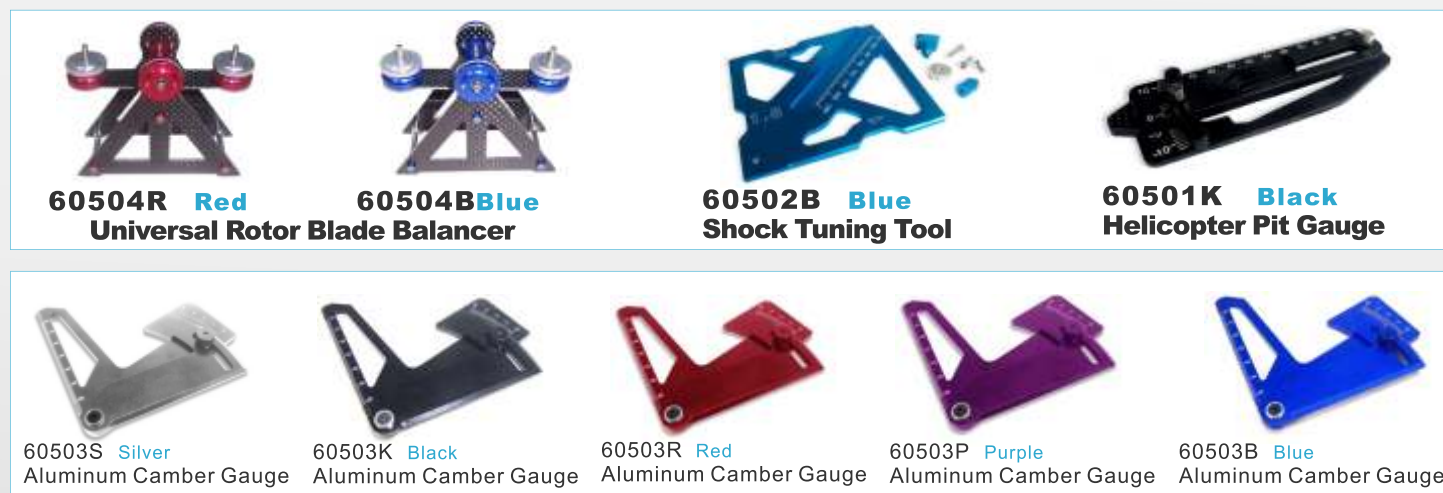

Tuning Tools